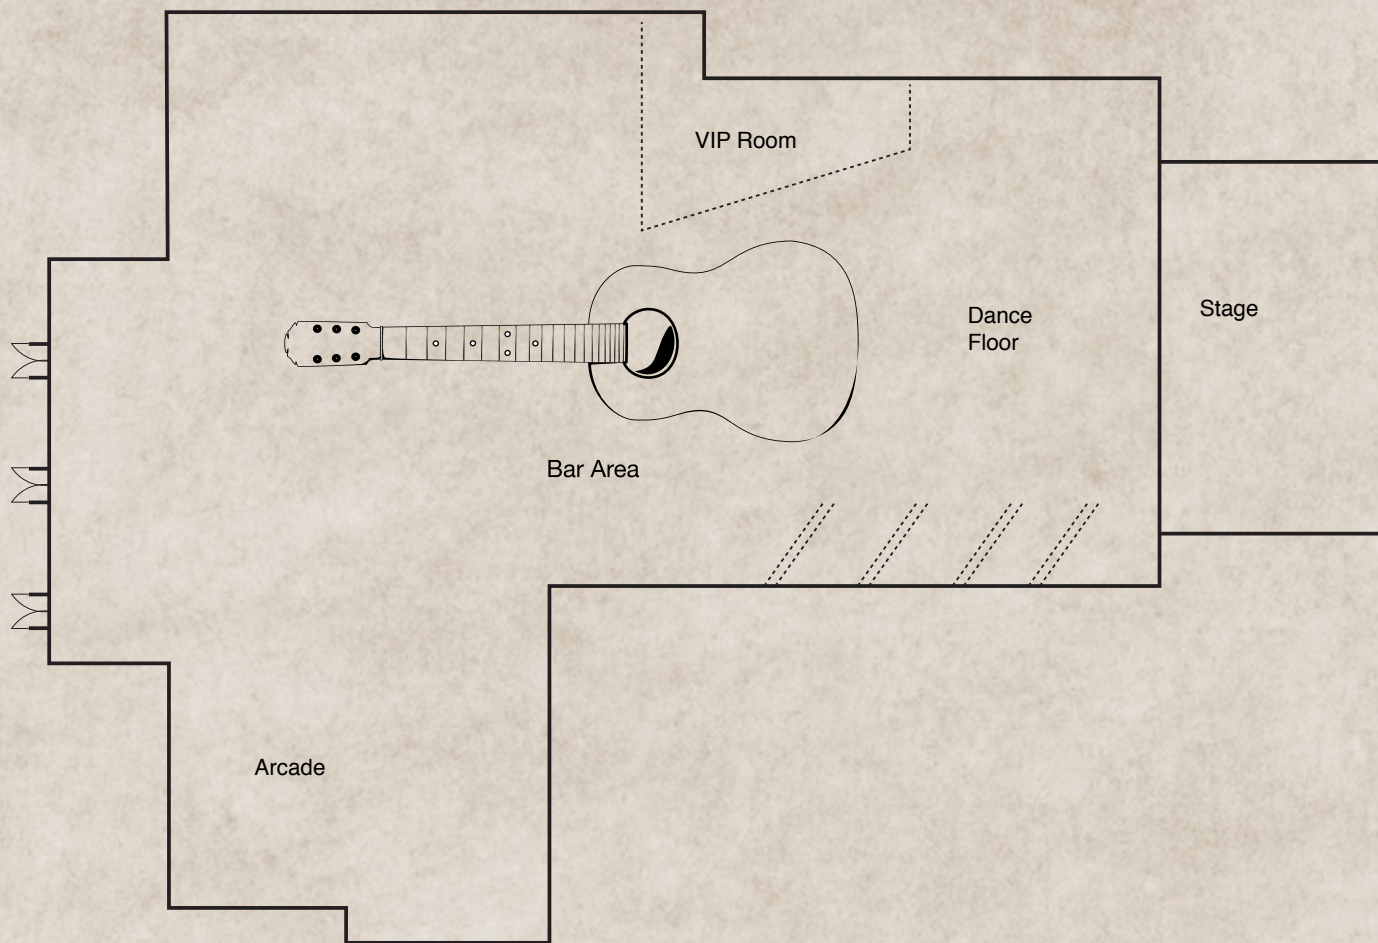

10110 TECHNOLOGY BLVD.
DALLAS, TX
214.350.1904

Gas Monkey Live Floorplan

CAPACITIES

SCREEN	BAR	RECEPTION	CRESCENT ROUNDS (Presentation)	SEATED ROUNDS (Dinner)	CEILING HEIGHT	SQUARE FEET
✓	✓	2,000 Guests, sitting & standing	400 Guests	1200 Guests	34'	29,575 sq. ft.

10261 TECHNOLOGY BLVD.
 DALLAS, TX
 214.350.1904

Gas Monkey Bar N' Grill Floorplans

CAPACITIES

ROOM	BAR	RECEPTION	SQUARE FEET
VIP AREA includes balcony & cabanas	✓	200 Guests, reception style sitting & standing	2100 sq. ft.
OUTSIDE STAGE AREA	✓	150 Guests, reception style sitting & standing	2200 sq. ft.
POND PATIO	✓	100 Guests, reception style sitting & standing	1288 sq. ft.